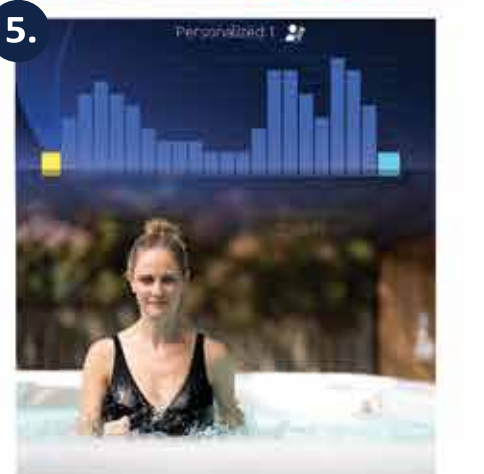

Hydropool's Aquatic Cross Training Programs

Hydropool's Aquatic Cross Training Sessions are a great way to bring the traditional gym workout into the backyard with the added benefits of water. These are low impact aquatic exercises that will deliver a big difference in your overall fitness. Exercises using water pressure in a swim spa puts less strain on your heart by moving blood around your entire body.

1. Home Gym WORK OUT IN THE CONVENIENCE OF YOUR OWN HOME

You choose when to workout in your swim spa and its easy to use – No complicated machinery. You workout in the privacy of your own yard or home.

2. Low Impact Exercise HIGH INTENSITY TRAINING - EASY ON YOUR BODY

Aquatic exercise strengthens your muscles and improves your cardio fitness. Aquatic exercise does not subject your body to the wear and tear of high impact land-based exercise.

3. Know Your Fitness Options: FITNESS PROGRAMS TO FIT YOUR LIFE

- Cross Training Program
- Box Fit Program
- Row Fit
- Aqua Fitness Package

1.

2.

3.

4. Personal Training Guide & Videos are Included ...

ITS LIKE HAVING A PERSONAL TRAINER AT HOME 24/7

From beginner to advanced, five ready made programs for you to try. All supported by videos and a training guide that are included with every swim spa. Your options are endless.

5. Easy To Use BUILT IN TREADMILL TECHNOLOGY

- Interval Program
- Hill Climb Program
- Workout against the current.

6. FORM® Swim Goggles THE SWIM COACH THAT SWIMS WITH YOU!

It's like having your Fitness Coach swim with you. FORM® Swim Goggles with their optical display shows you your time, distance and pace in real time metrics. Thus allowing you to measure, track and customize your workouts on the app.

Get Into The Perfect Shape with Hydropool's Aquatic Cross Training Manual.