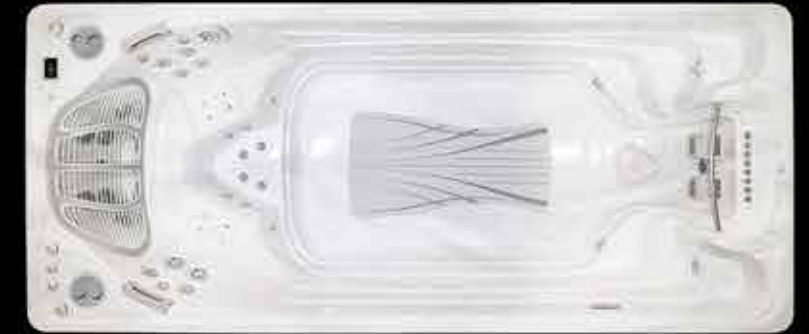

19EX EXECUTIVE SWIM SPAS

SPORT MODEL:
52.75" / 134 cm DEEP
SEATING: 2 Person
2 HIGH FLOW ACCUFLO SWIM JETS
TOTAL THERAPY JETS: 23

TRAINER MODEL:
52.75" / 134 cm DEEP
SEATING: 2 Person
2 HIGH FLOW V-TWIN SWIM JETS
TOTAL THERAPY JETS: 23