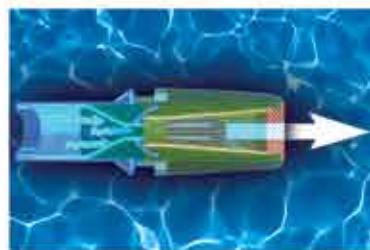

UV Light

The Ozone enriched water is then exposed high to volume of UVC light, similar to most drinking water systems.

Active Oxygen Production

This unique combination of UVC light and ozone in our PureWater system creates active oxygen and hydroxyl radicals treating 99.9% of all contaminants, reducing chemical and chlorine dependency to near drinking water levels.