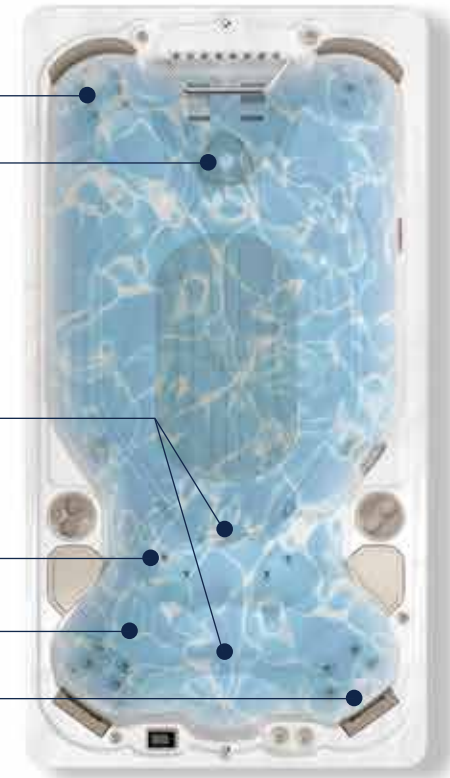

- ZONE 2: Overall Body Zone
- Colour Therapy
- Colour Therapy
- ZONE 4: Reflexology Zone
- ZONE 1: Core Zone
- ZONE 3: Upper Body Zone