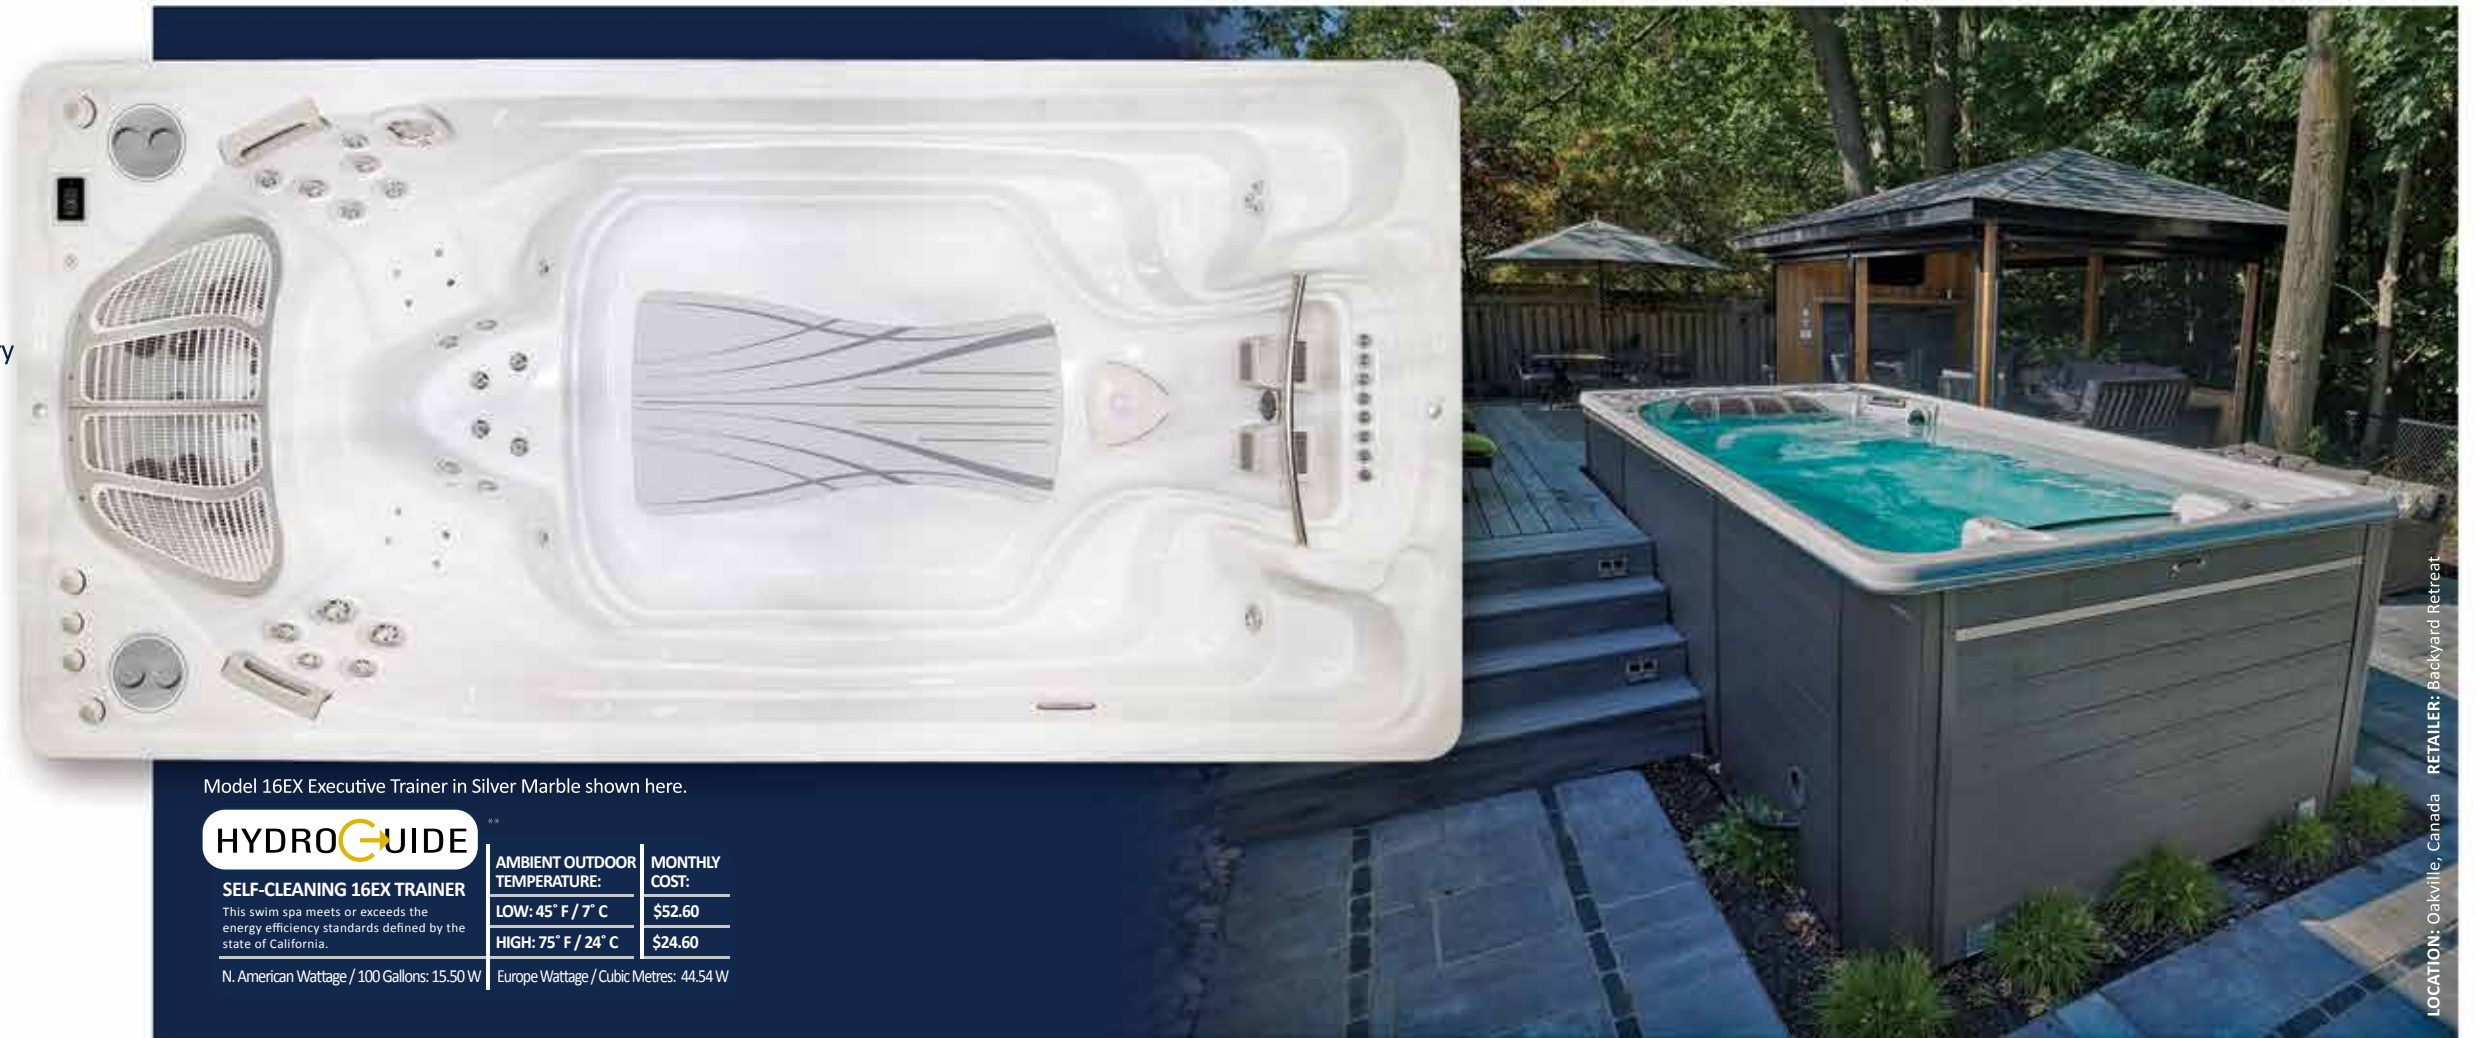

- **MODEL SPECS.**
- **SHELL DIMENSIONS:**
  186" x 93" /
  472.44 cm x 236.22 cm
- **HEIGHT:**
  52.75" / 134 cm
- **VOLUME:**
  2,010 US Gallons / 7,638 L
- **WEIGHT FULL:**
  19,394 lbs / 8,800 kg
- **WEIGHT EMPTY:**
  2,560 lbs / 1,162 kg
- **SIZE CATEGORY:** 16'
- **HYDROTHERAPY SEATING:**
  2 Persons

Specifications:	
Series	Trainer
Self Clean Mode	Yes
HydroClean Floor Vacuum	Yes
HydroClean Pressurized Filter	Yes
Programmable Filtration Cycles	Yes
High Flow SlipStream Swim Jets	X1
High Flow V-Twin Swim Jets	X2
Total Thigh Jets	2
Total Therapy Jets	23
HydroFlex Foot Massage	Yes
Bellagio Package	Opt
AquaPro / EX Control	Yes
Underwater LED Safety Lighting	Yes
2 Extra LED's Northern Lights	Opt
1/6hp HydroClean Filtration Pump, Evergreen & AquaBoost Pump	
North American 60Hz	1x4 & 2x5 hp
International 50Hz	1x3 & 2x4 hp
Stainless Steel HydroWise Heater NA	1x5.5 Kw & 1x4 Kw
Stainless Steel HydroWise Heater EU	1x4 Kw & 1x3 Kw
EZ-Ultra Pure Ozone System	Opt
SoftStride Exercise Mat	Yes
24" Curved Stainless Steel Exercise Bar	Yes
Aquacord Swim Tether	Yes
Rowing Kit	Opt
DreamScents on Demand	Opt

Model 16EX Executive Trainer in Silver Marble shown here.

HYDROGUIDE		
SELF-CLEANING 16EX TRAINER		
This swim spa meets or exceeds the energy efficiency standards defined by the state of California.		
AMBIENT OUTDOOR TEMPERATURE:		MONTHLY COST:
LOW: 45° F / 7° C		$52.60
HIGH: 75° F / 24° C		$24.60
N. American Wattage / 100 Gallons: 15.50 W		Europe Wattage / Cubic Metres: 44.54 W

LOCATION: Oakville, Canada RETAILER: Backyard Retreat

19EX EXECUTIVE TRAINER SWIM SPA

This model has the biggest Swim Area of any Hydropool Swim Spa! The 19EX Executive Trainer, gives you a more comfortable and expansive swim spa environment for swimming and total body fitness. Our patented Current Collector and V-Twin Jets comes standard, giving you the best swim in the industry.

- **MODEL SPECS.**
- **SHELL DIMENSIONS:**
  220" x 93" /
  559 cm x 236.22 cm
- **HEIGHT:**
  52.75" / 134 cm
- **VOLUME:**
  2,378 US Gallons / 9,038 L
- **WEIGHT FULL:**
  22,948 lbs / 10,412 kg
- **WEIGHT EMPTY:**
  3,028 lbs / 1,374 kg
- **SIZE CATEGORY:** 19'
- **HYDROTHERAPY SEATING:**
  2 Persons

Specifications:	
Series	Trainer
Self Clean Mode	Yes
HydroClean Floor Vacuum	Yes
HydroClean Pressurized Filter	Yes
Programmable Filtration Cycles	Yes
High Flow SlipStream Swim Jets	X1
High Flow V-Twin Swim Jets	X2
Total Thigh Jets	2
Total Therapy Jets	23
HydroFlex Foot Massage	Yes
Bellagio Package	Opt
AquaPro / EX Control	Yes
Underwater LED Safety Lighting	Yes
2 Extra LED's Northern Lights	Opt
1/6hp HydroClean Filtration Pump, Evergreen & AquaBoost Pump	
North American 60Hz	1x4 & 2x5 hp
International 50Hz	1x3 & 2x4 hp
Stainless Steel HydroWise Heater NA	1x5.5 Kw & 1x4 Kw
Stainless Steel HydroWise Heater EU	1x4 Kw & 1x3 Kw
EZ-Ultra Pure Ozone System	Opt
SoftStride Exercise Mat	Yes
24" Curved Stainless Steel Exercise Bar	Yes
Aquacord Swim Tether	Yes
Rowing Kit	Opt
DreamScents on Demand	Opt